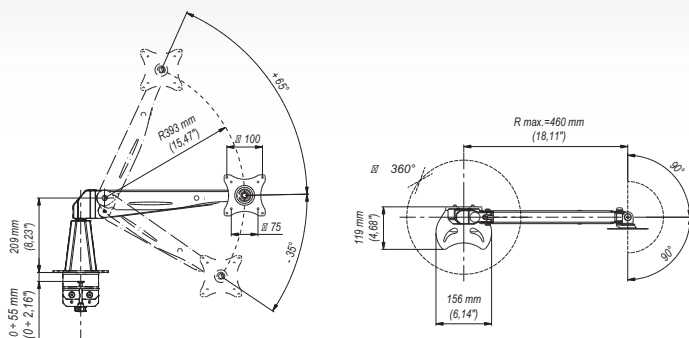

MDM111 ■ Desk Mount with gas spring 14"-22"

Features

- 1 **ADJUSTABLE POSITION**
vertical and horizontal with 360° rotation
- 2 **QUICK INSTALLATION**
easy installation of the product
- 3 **UNIVERSAL**
standard VESA 75x75, 100x100

Technical Data

75x75 mm 100x100 mm	14"-22"	90°/90°	min. 75x75 mm max. 100x100 mm
10 Kg	90°/90°	360°	

Trade Information

Index	Colour	Package	EAN
MDM111c-B	■	■	5908252964000
MDM111s-B	■	■	5908252963997

Package Dimensions [mm] (H x W x D)	760x320x130
Weight [Kg]	5